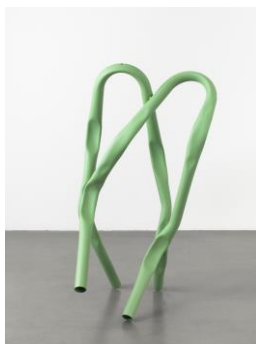

16
Erna, 2018
Baumschutzbügel, Stahl pulverbeschichtet / tree staple,
steel powdercoated
133 (h) x 83 x 83 cm