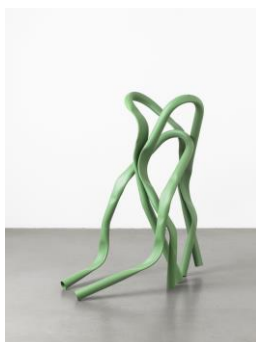

13
Artur, 2018
Baumschutzbügel, Stahl pulverbeschichtet / tree staple,
steel powdercoated
133 (h) x 103 x 50 cm

14
Therese, 2018
Baumschutzbügel, Stahl pulverbeschichtet / tree staple,
steel powdercoated
197 (h) x 74 x 68 cm

15
Bastian, 2018
Baumschutzbügel, Stahl pulverbeschichtet / tree staple,
steel powdercoated
140 (h) x 120 x 107 cm

16
Erna, 2018
Baumschutzbügel, Stahl pulverbeschichtet / tree staple,
steel powdercoated
133 (h) x 83 x 83 cm